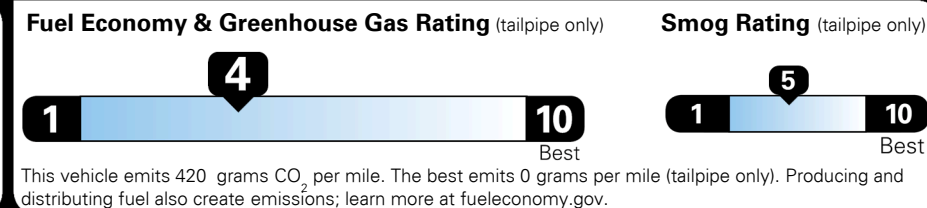

COMFORT & CONVENIENCE(cont.)
Manual Rear Side Window Sunshade
Hands-free Smart Liftgate w/ Auto Open
Front, 2nd and 3rd Row USB Ports
115V Power Outlet

MULTIMEDIA & CONNECTIVITY
12.3" Navigation System w/AM/FM/HD Radio™
Android Auto™ & Apple CarPlay(R)
Wireless Phone Charger
Digital Key
SiriusXM® w/ 90-Day trial subscription;
(Not Available in AK & HI)
Bluelink+ All-Inclusive Connected Services (enrollment required)
Wi-Fi Hotspot (trial included with Bluelink®)

Full Tank of Fuel

Manufacturer's Suggested Retail Price: $46,550.00

ADDED FEATURES:

*Carpeted Floor Mats $230.00
*Cargo Net $55.00
*Cross Rails (Dealer Install) $349.00
*Cargo Tray, up seatback $150.00
*Roadside Assistance Kit $70.00
*First Aid Kit $40.00

Inland Freight & Handling : $1,475.00
Total Price : $48,919.00

Hyundai's flagship, premium three-row SUV

EPA DOT Fuel Economy and Environment

Gasoline Vehicle

Fuel Economy

21 MPG Small SUVs range from 12 to 115 MPG. The best vehicle rates 146 MPGe.
combined city/hwy

19 city
24 highway

4.8 gallons per 100 miles

You spend $3,000 more in fuel costs over 5 years compared to the average new vehicle.

Annual fuel cost $2,500

Actual results will vary for many reasons, including driving conditions and how you drive and maintain your vehicle. The average new vehicle gets 28 MPG and costs $9,500 to fuel over 5 years. Cost estimates are based on 15,000 miles per year at $ 3.50 per gallon. MPGe is miles per gasoline gallon equivalent. Vehicle emissions are a significant cause of climate change and smog.

fueleconomy.gov

Calculate personalized estimates and compare vehicles

Manufacturer's suggested retail price includes manufacturer's recommended pre-delivery service. Gasoline license and title fees state and local taxes and dealer installed options and accessories are not included in the manufacturer's suggested retail price. This label has been affixed to this vehicle by Hyundai Motor America, pursuant to the requirements of 15 U.S.C. 1231 et seq. which prohibits its removal or alteration prior to delivery to the ultimate purchaser.

PARTS CONTENT INFORMATION FOR VEHICLE IN THIS CARLINE:
U.S./CANADIAN PARTS CONTENT: 2 %
MAJOR SOURCES OF FOREIGN PARTS CONTENT: KOREA: 90 %

Note: Parts content does not include final assembly, distribution, or other non-parts costs.

FOR THIS VEHICLE:
FINAL ASSEMBLY POINT: ULSAN, KOREA
COUNTRY OF ORIGIN:
ENGINE: KOREA
TRANSMISSION: KOREA

104 A 1065HMORNI 202

VIN: KM8R4DGE6SU936216